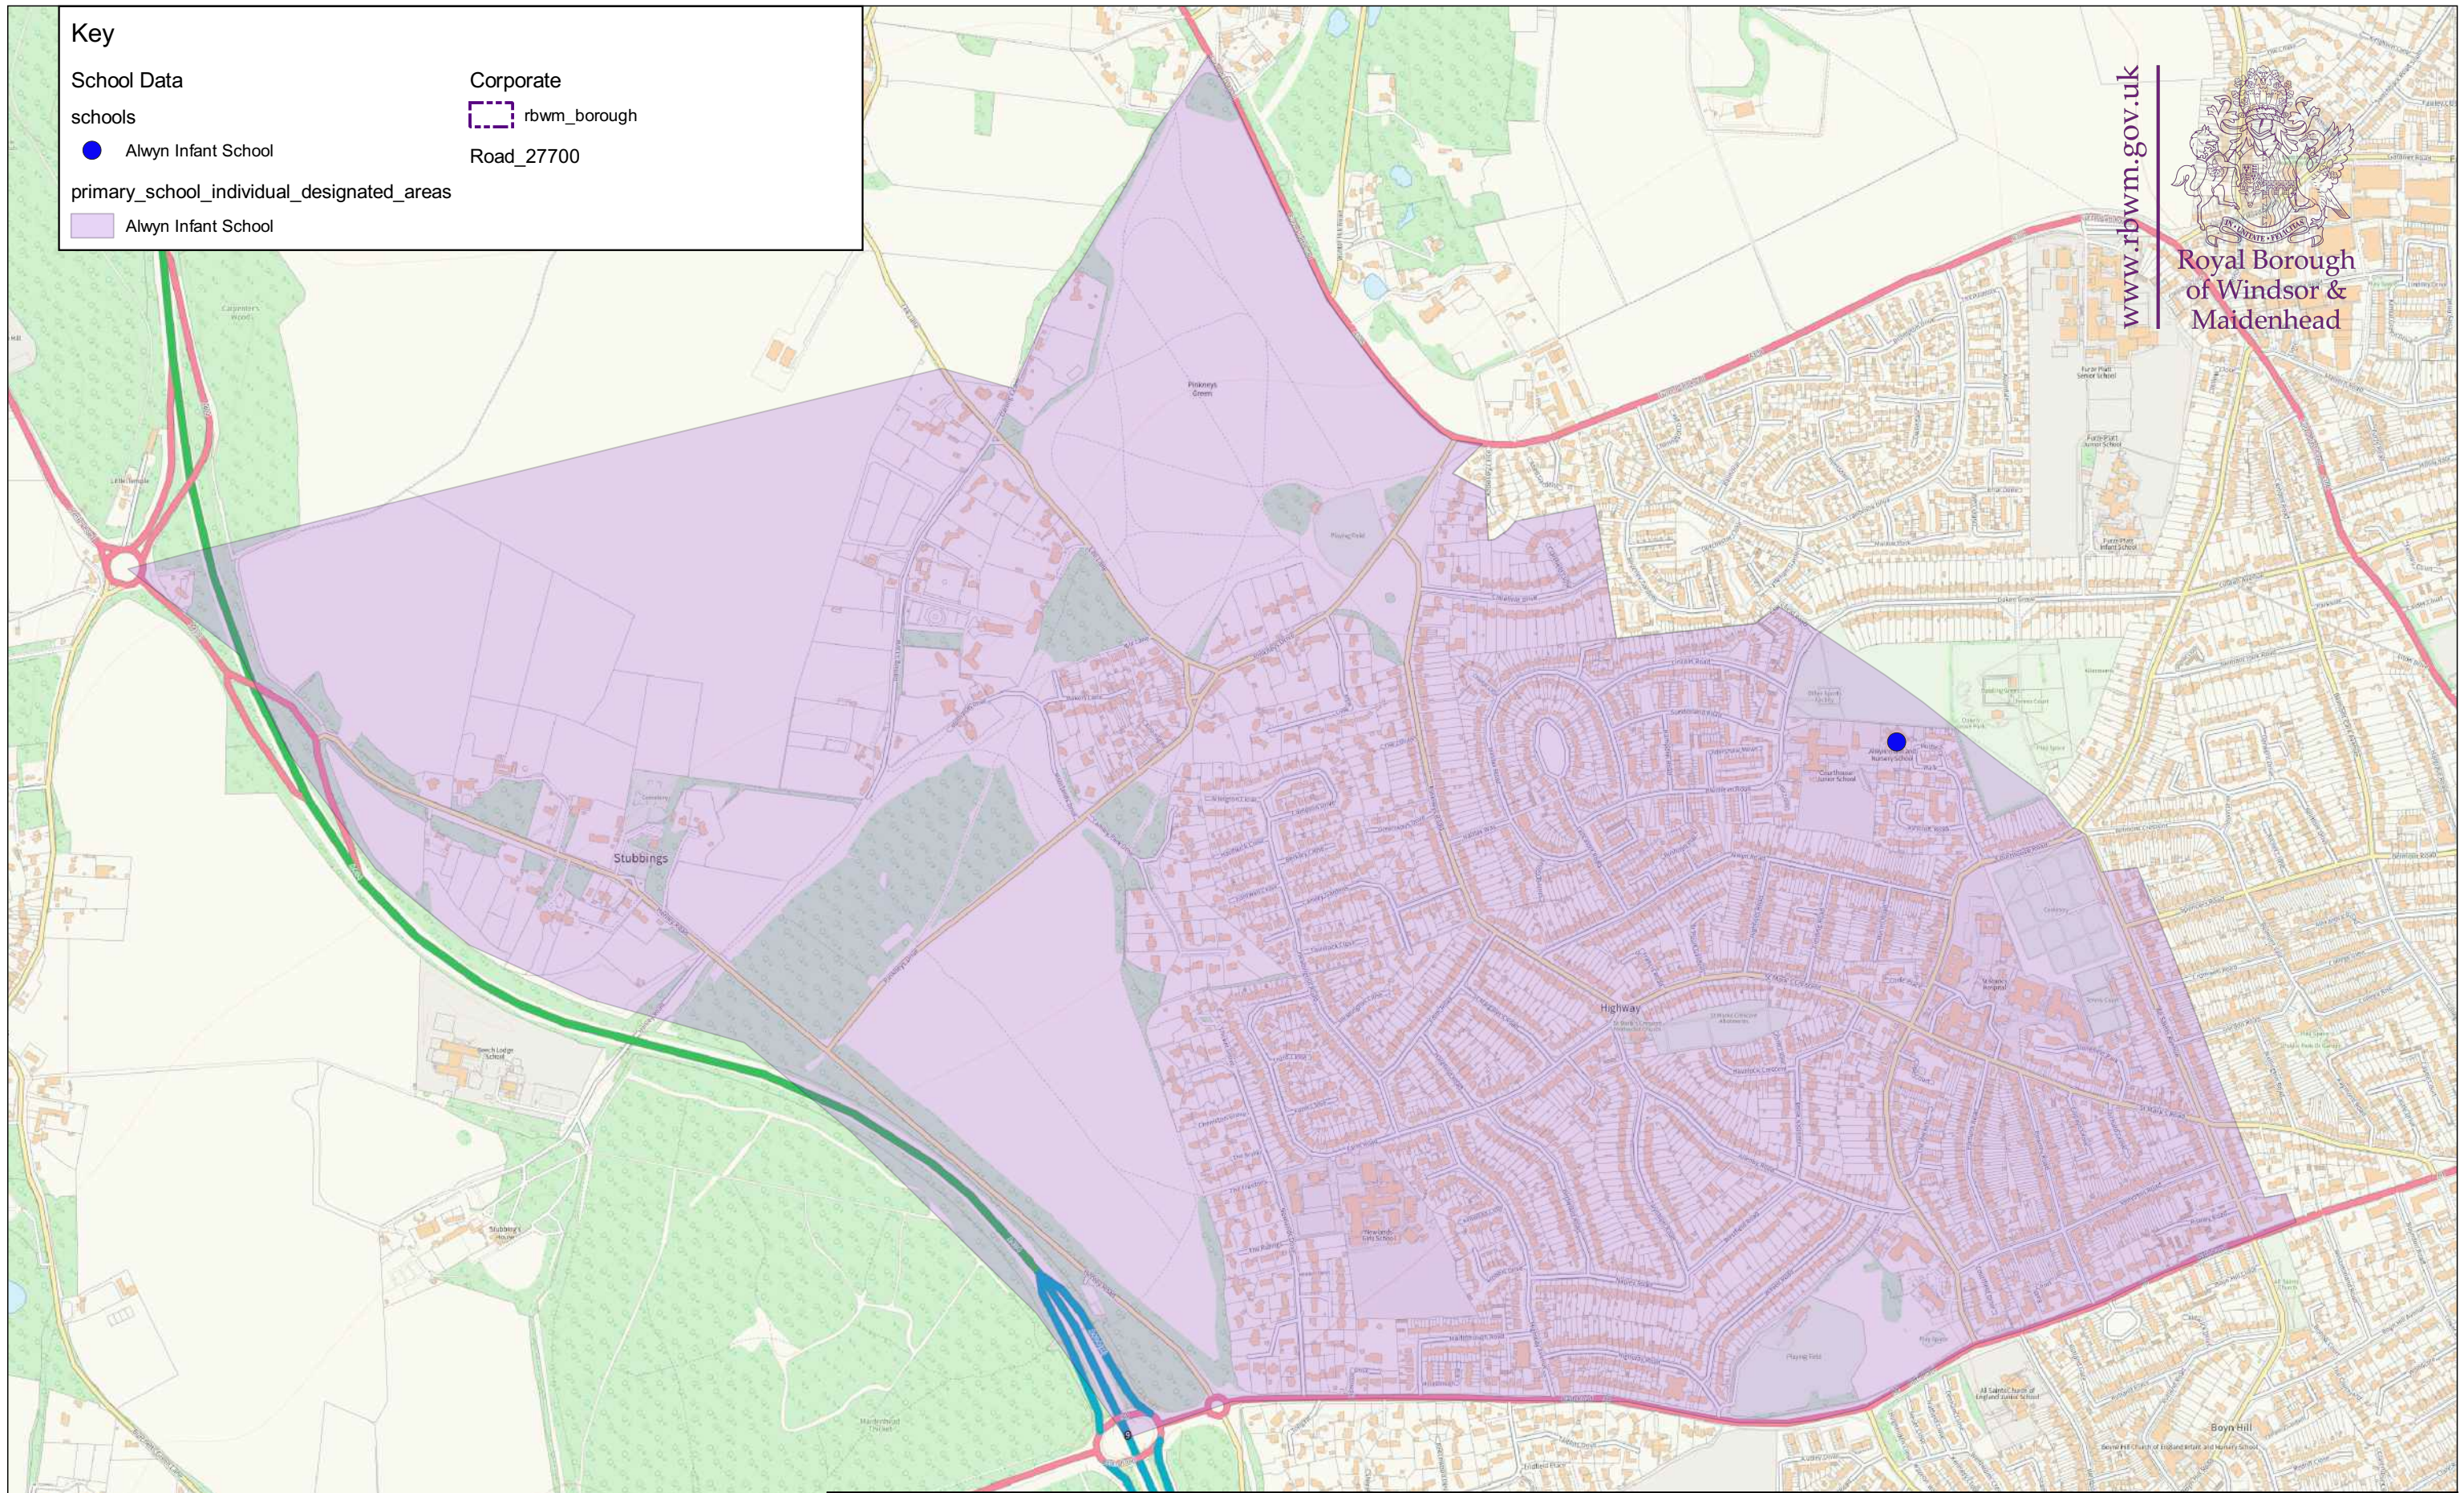

Key

School Data
 schools
 ● Alwyn Infant School
 primary_school_individual_designated_areas
 Alwyn Infant School

Corporate
 rbwm_borough
 Road_27700

www.rbwm.gov.uk

Royal Borough
of Windsor &
Maidenhead

Current Designated Area For
ALWYN INFANT SCHOOL

Royal Borough Of Windsor and Maidenhead
 © Crown copyright and database right 2024. Ordnance Survey AC0000814800
 Scale 1:10,000