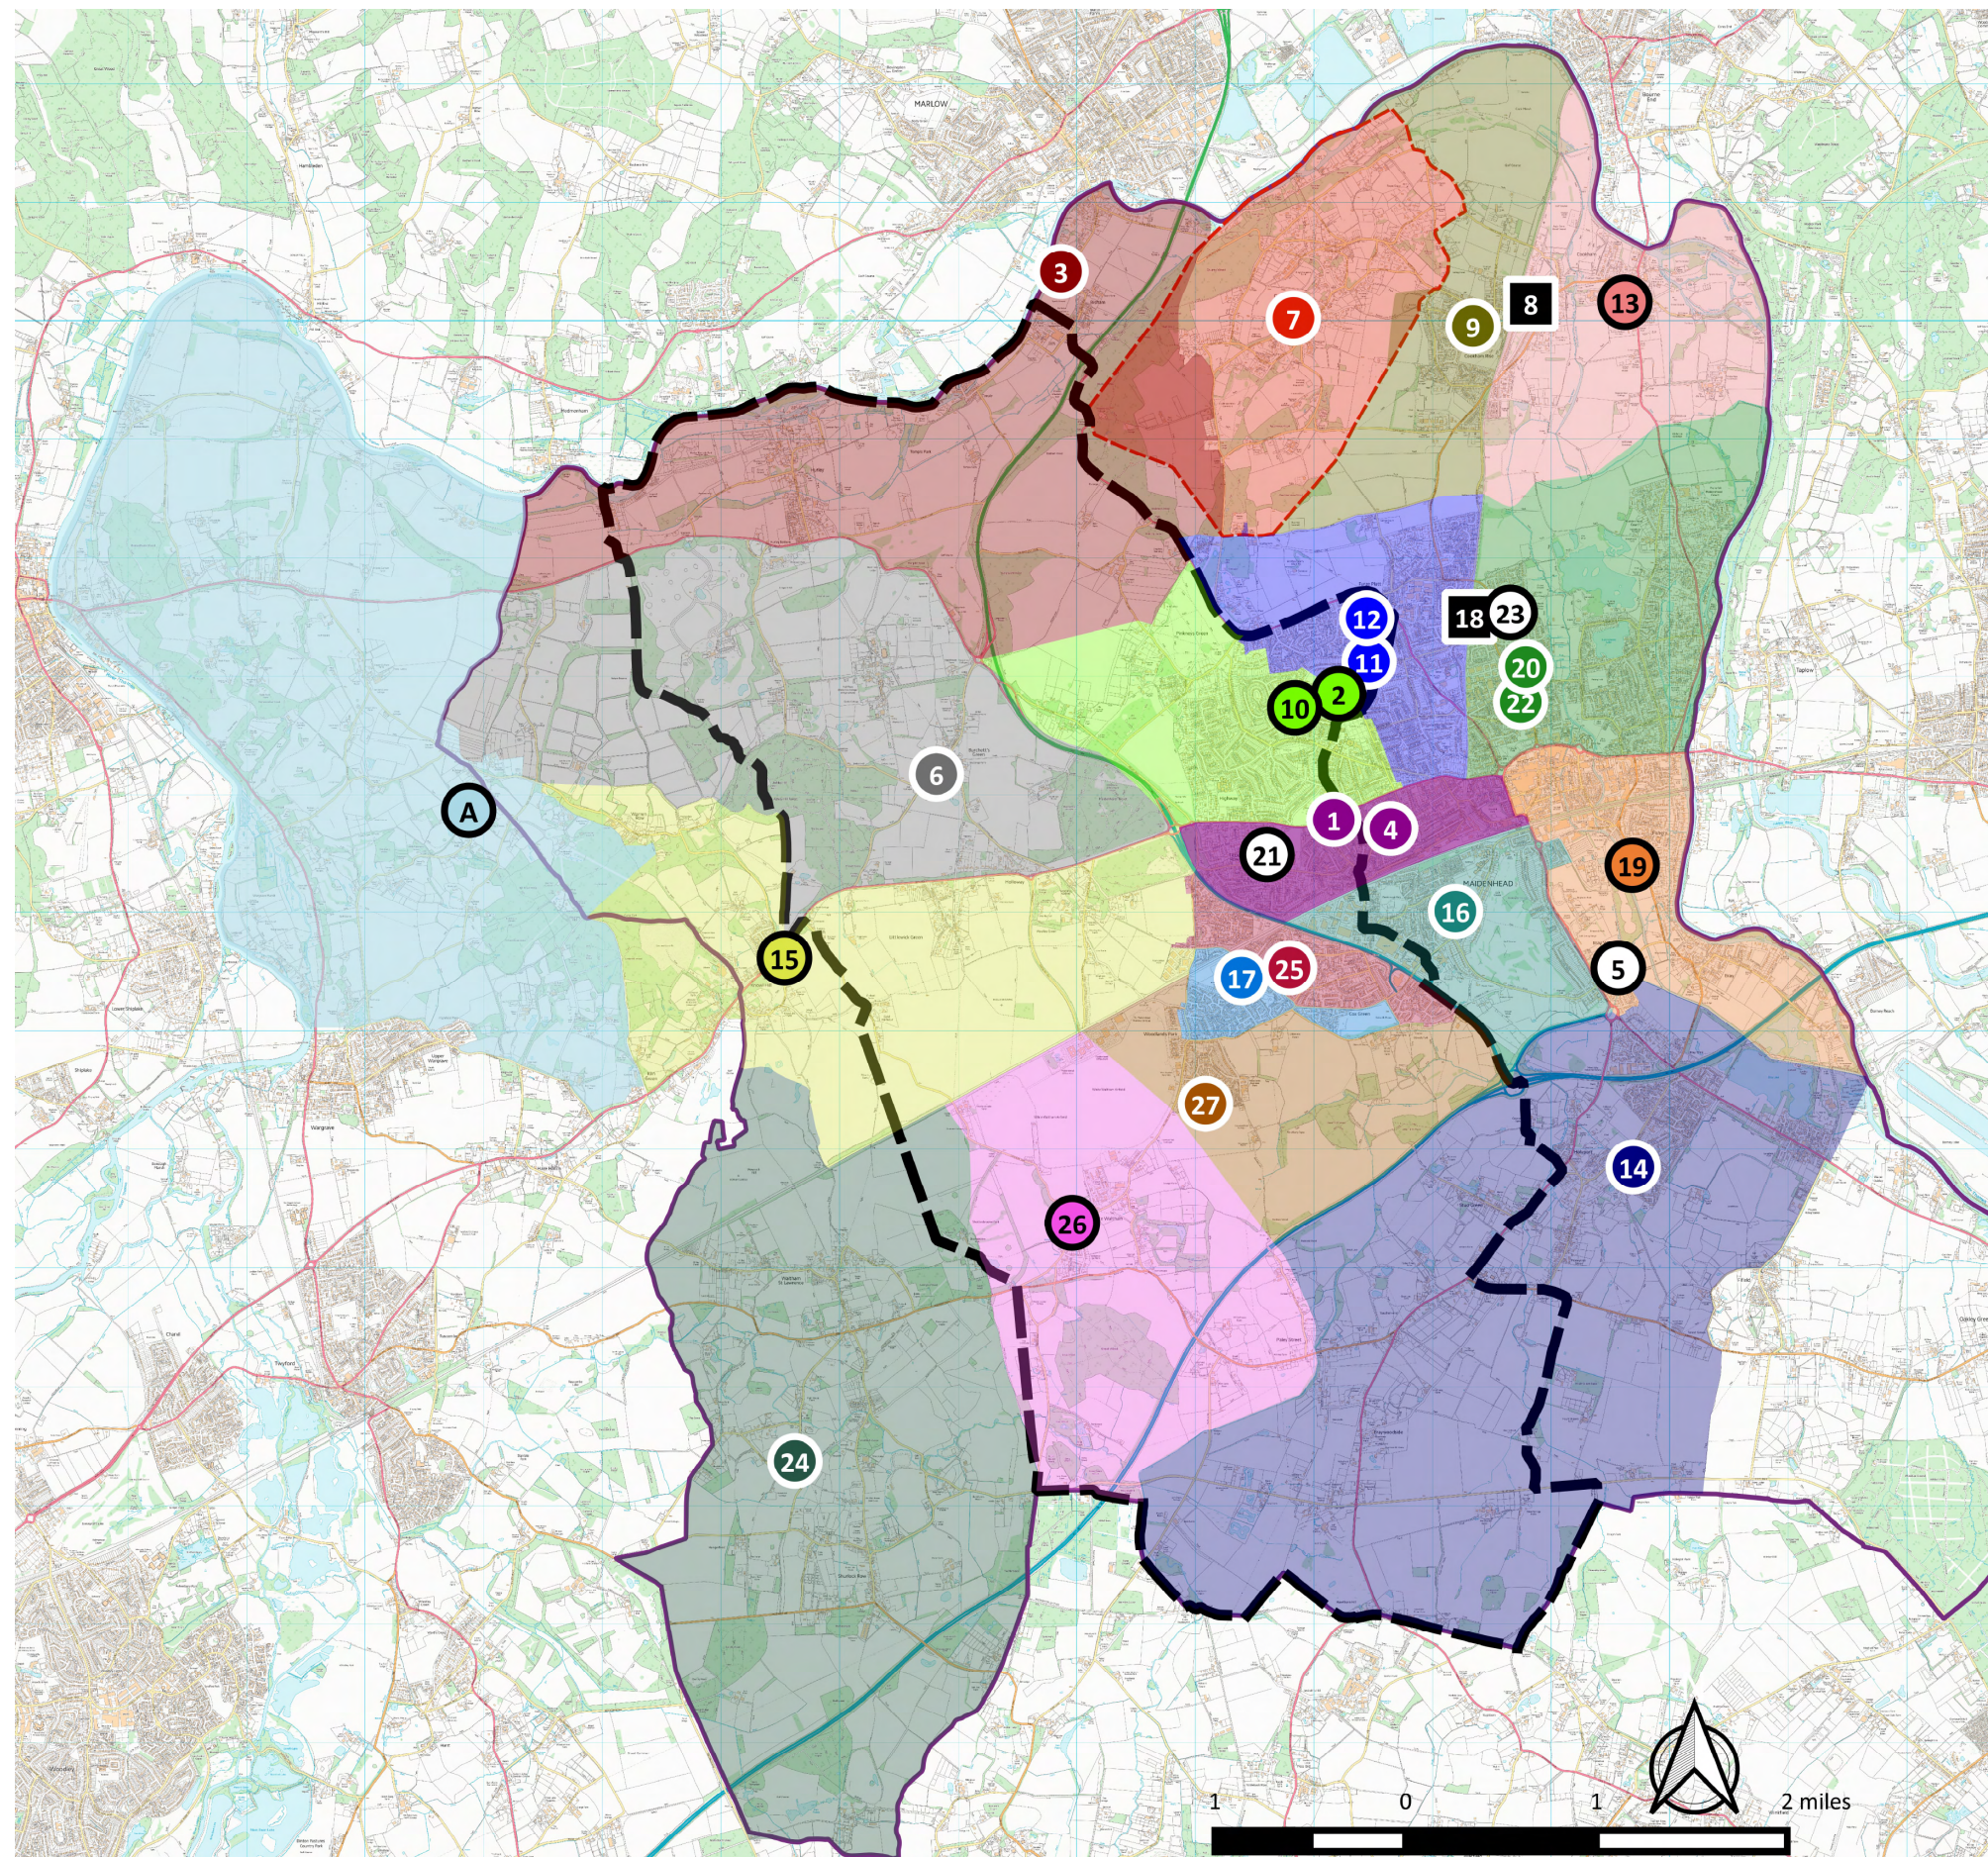

Designated areas for Maidenhead Primary Schools: From September 2024

The designated areas shown on this map are for those applying for school places to start in September 2024, as well as school admissions during the 2024/25 and 2025/26 academic years.

designated area

-  
- 
- 
- 
- None
- 
- 
- None
- 
- 
- 
- 
- 
- 
- 
- 
- 
- None
- 
- 
- 
- 
- None
- 
- 
- 
- 

Check which designated area your address is in on our website at <https://mol.rbwm.gov.uk/mol/view/>

Wokingham primary school (Reception intake)

- A [Crazies Hill C of E Primary School](#) *note (f)*
-  Royal Borough boundary

designated area

- 

Crown copyright and database right 2021 OS 100018817. This map and the information contained within it remain the property of the Royal Borough of Windsor and Maidenhead. It may not be copied, scanned, reproduced in any format, sold or given to third parties without the permission of Ordnance Survey. (1) This map and the information contained within it are protected by intellectual property rights. (2) Whilst you have certain statutory rights that include to view and read the map, you are granted no automatic additional use rights whatsoever. (3) You the recipient of the information must ensure that the map meets your needs and are entirely responsible for the consequences of using the map. (4) This map IS NOT INTENDED for any use other than for lawful purposes.

Designated areas for Maidenhead Primary Schools: September 2024 - notes

The designated areas shown on this map are for those applying for school places to start in September 2024, as well as school admissions during the 2024/25 and 2025/26 academic years.